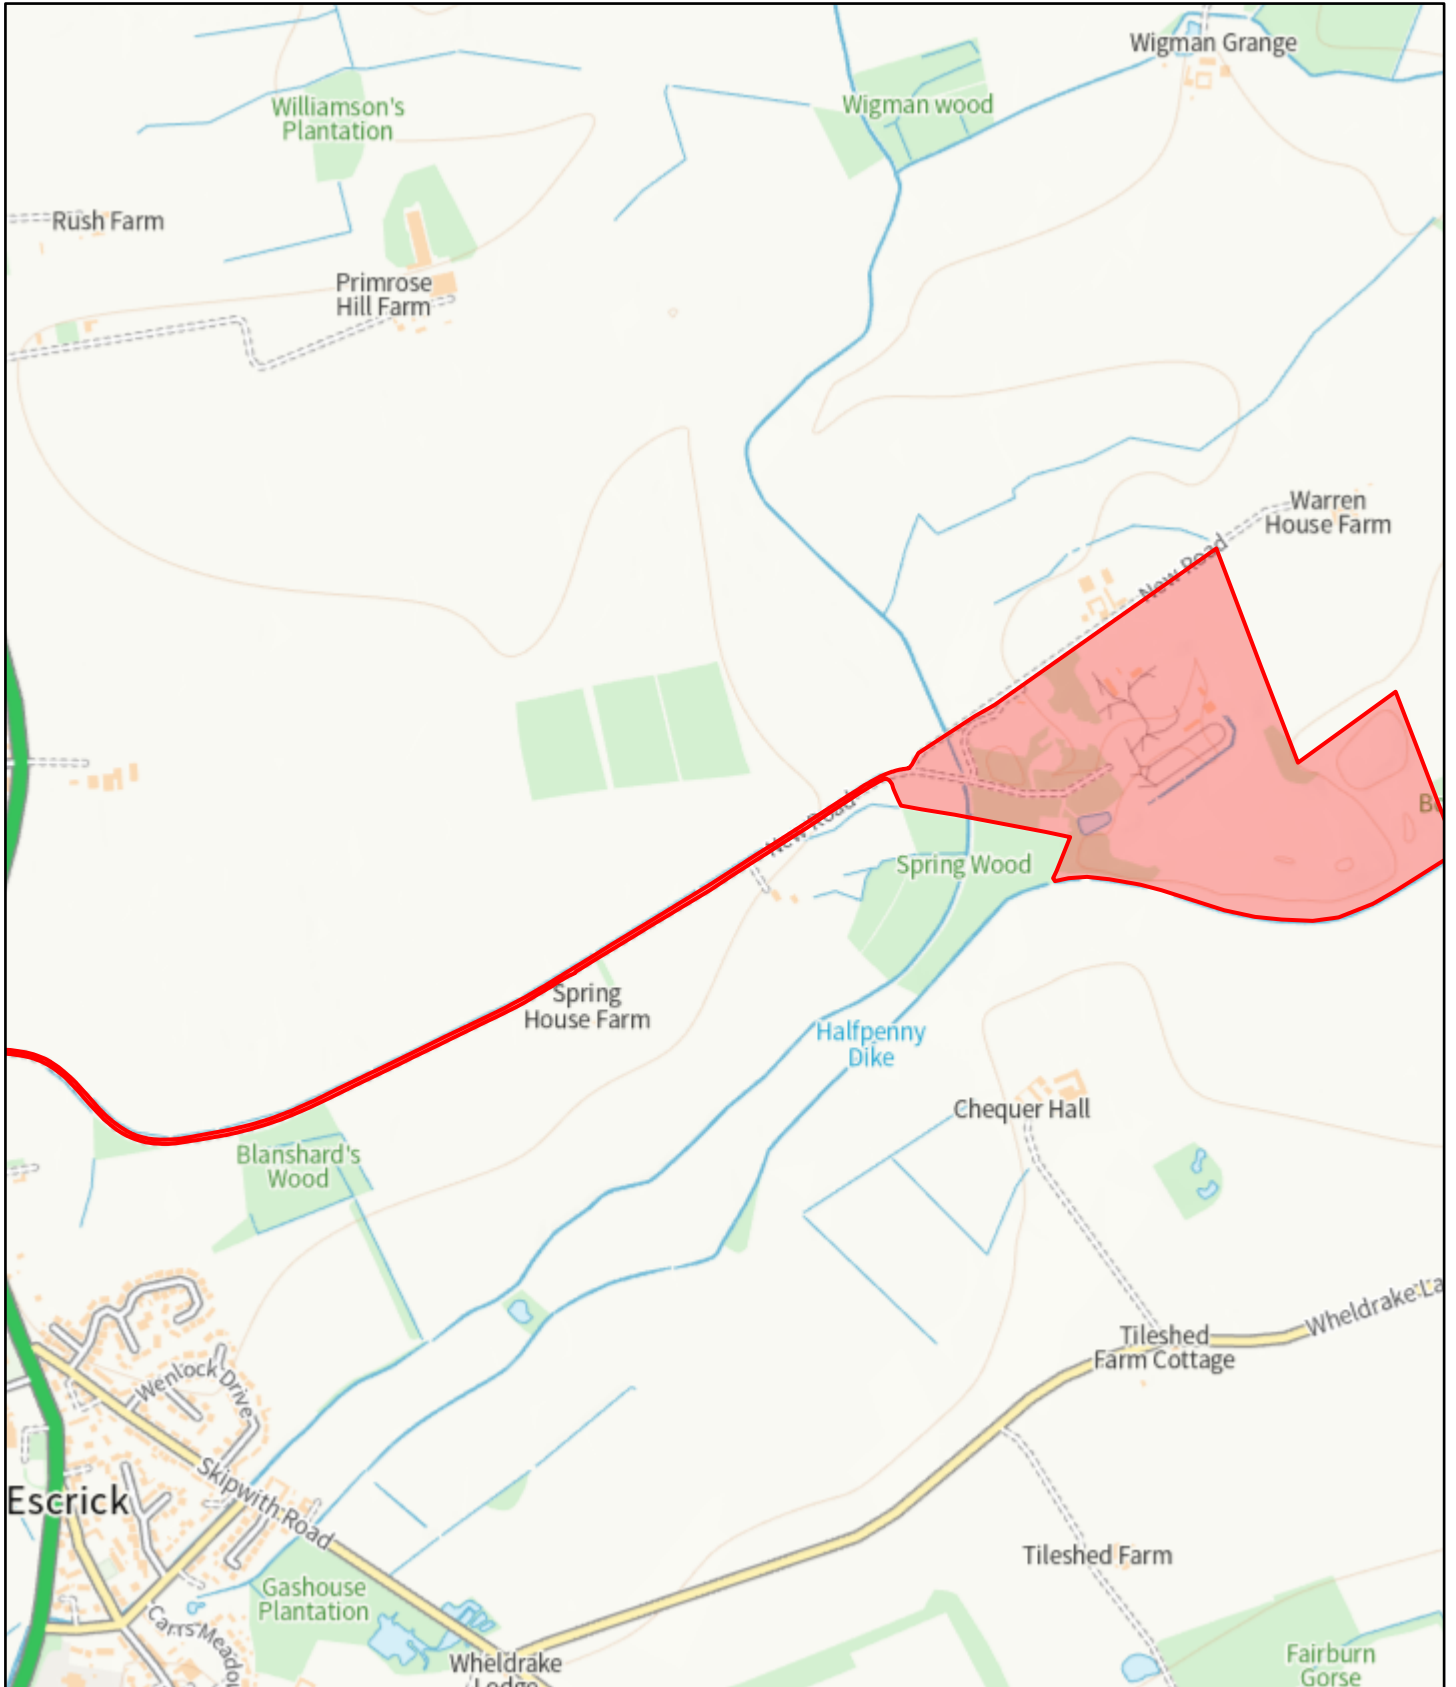

# 23/01309/REMM - North Selby Mine

5/8/2024, 3:00:18 PM

Idox